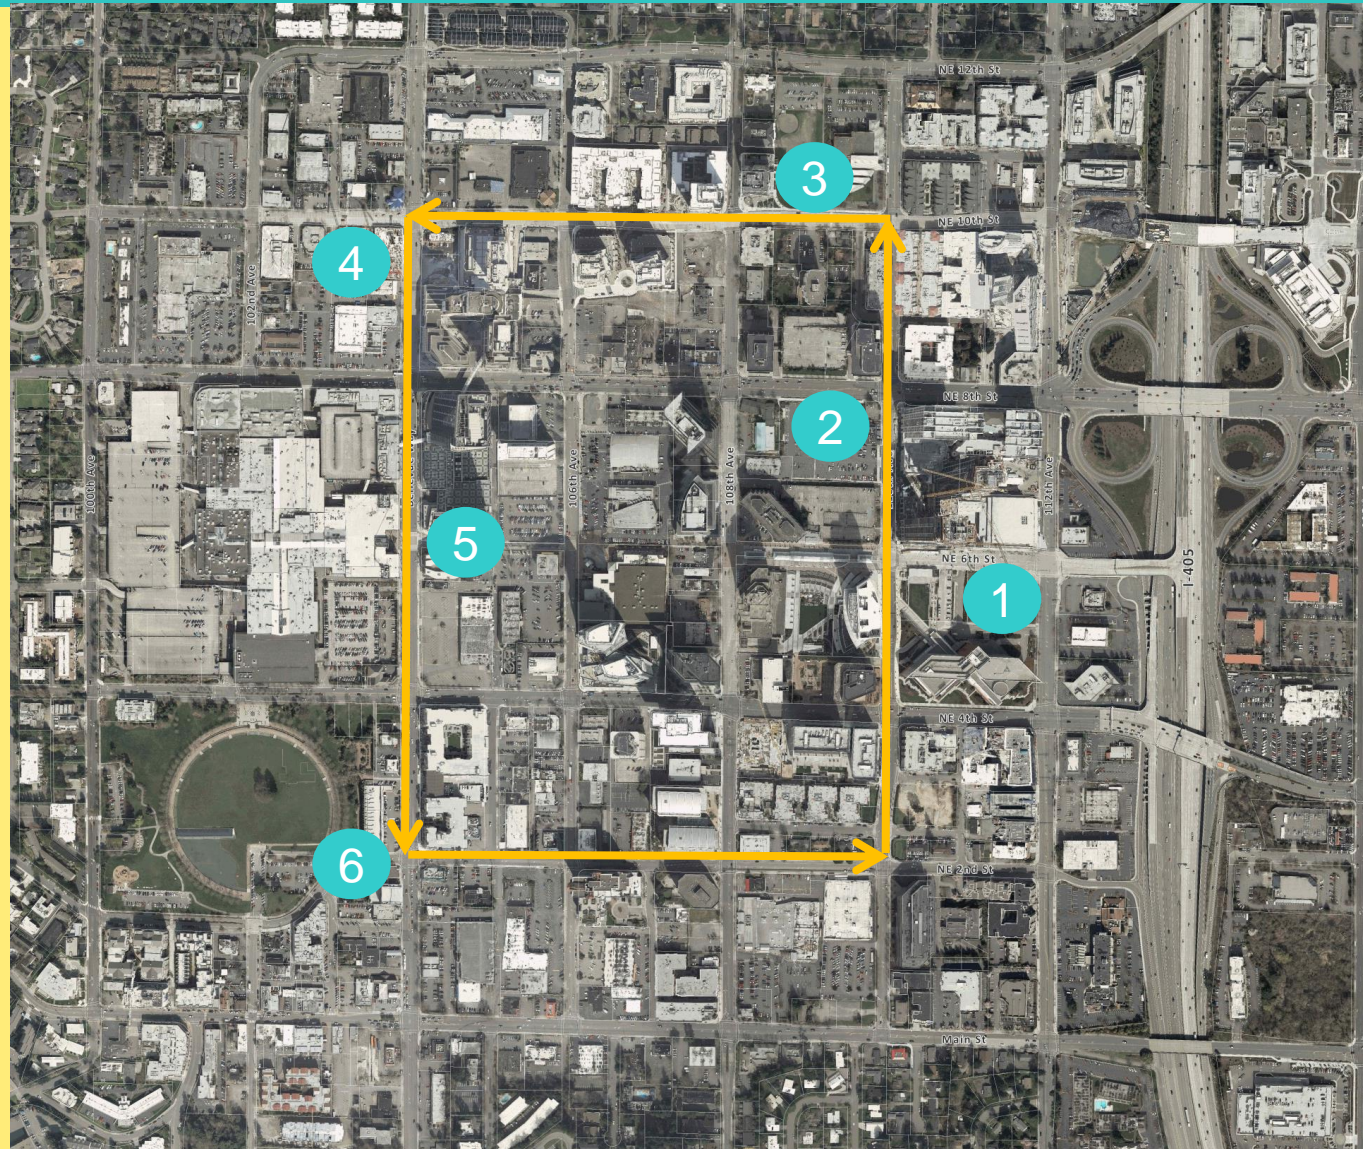

Walking Tour – Route and Stops

- 1 Civic Center/ Metro Site/ BTC Station
DNTN-OLB
- 2 Office Core
DNTN-01 & 02
- 3 Ashwood
DNTN-R & MU
- 4 Northwest Village
DNTN-MU
- 5 Pedestrian Corridor
DNTN-01 & 02 & MU
- 6 Old Bellevue
DNTN-OB & MU

Walking Tour – Stops and Zoning Map

- 1 Civic Center/ Metro Site/ BTC Station
DNTN-OLB
- 2 Office Core
DNTN-01 & 02
- 3 Ashwood
DNTN-R & MU
- 4 Northwest Village
DNTN-MU
- 5 Pedestrian Corridor
DNTN-01 & 02 & MU
- 6 Old Bellevue
DNTN-OB & MU