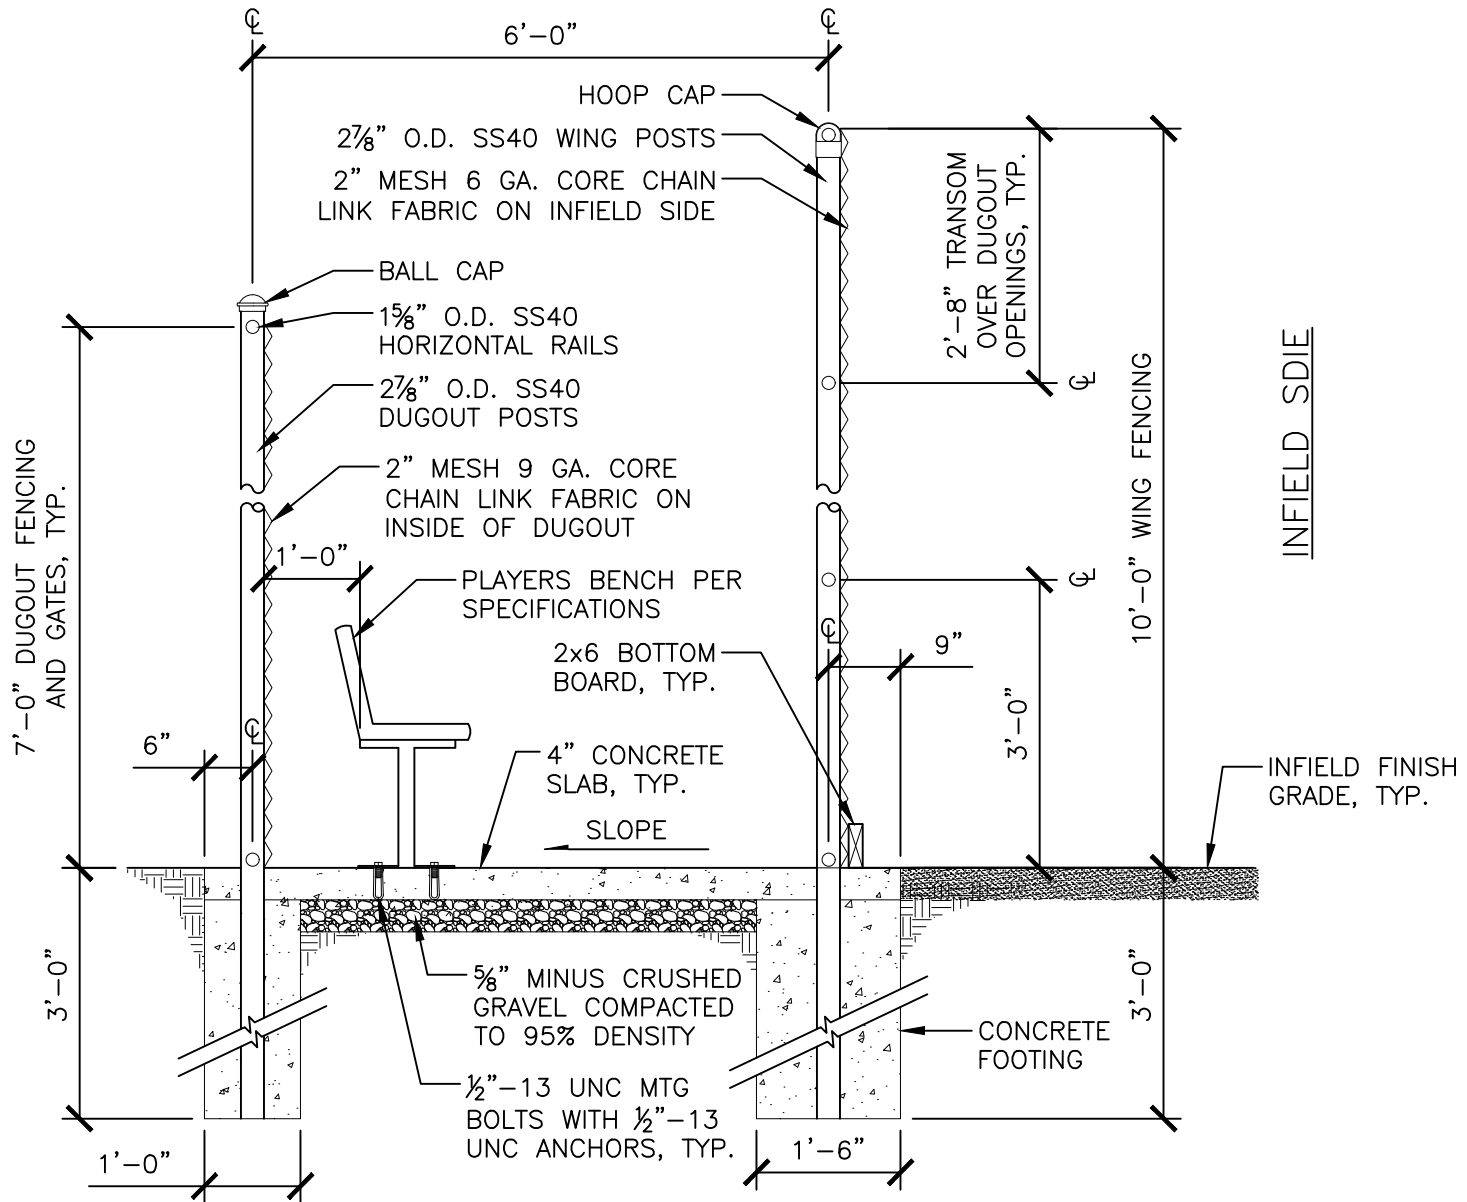

BLEACHER SDIE

City of
Bellevue

TITLE:

FENCE - BALL CONTROL - BASEBALL/SOFTBALL -
DUGOUT - SECTION

DRAWING #:	PK-FE-070
SCALE:	N.T.S.
REVISION DATE:	12-2018
DEPARTMENT:	PARKS