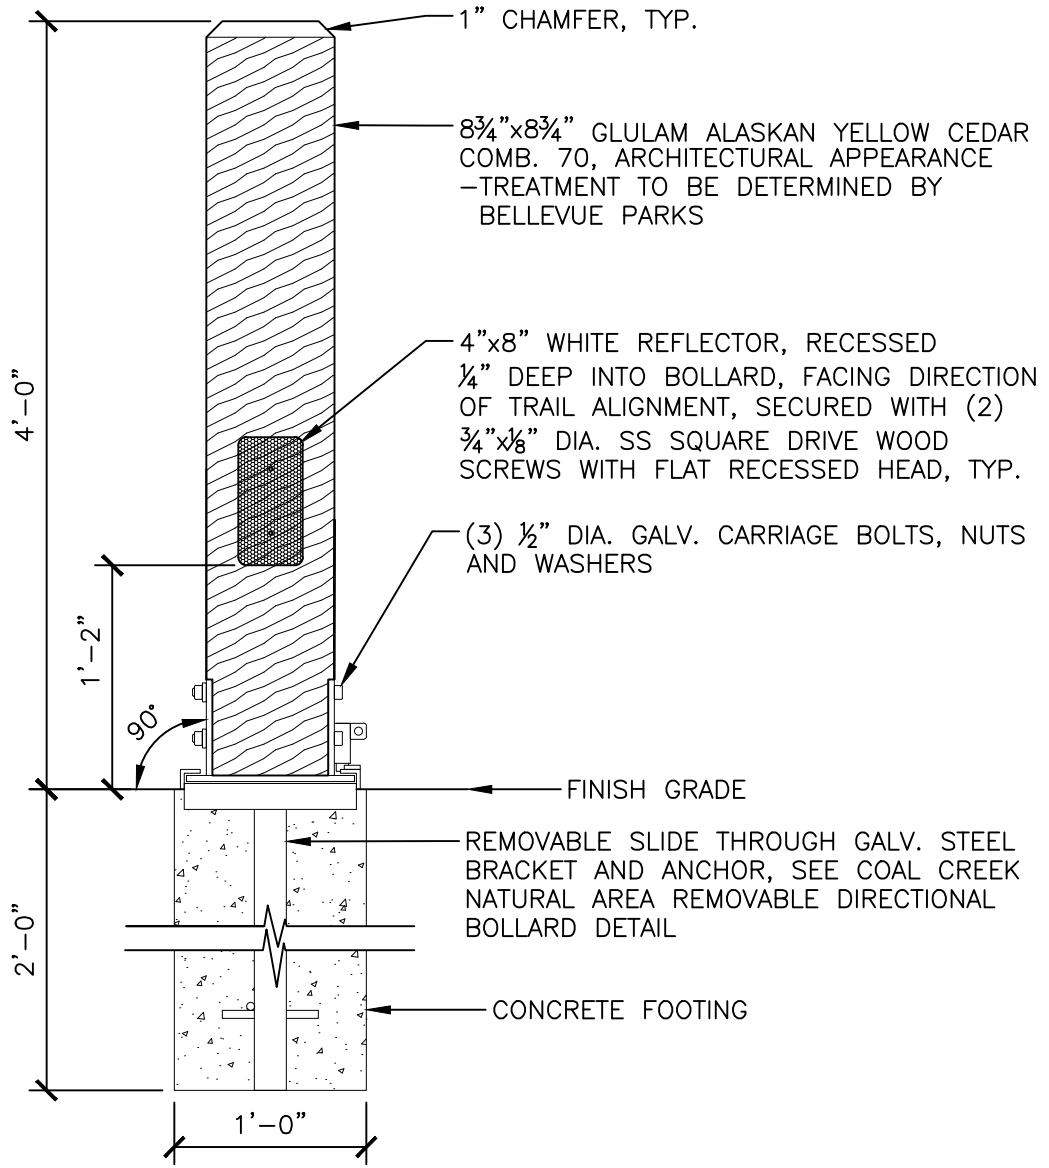

SIDE VIEW

FRONT VIEW

City of
Bellevue

TITLE:

COAL CREEK NATURAL AREA - TRAIL - BOLLARD -
WOOD - REMOVABLE

DRAWING #:	PK-CC-12
SCALE:	N.T.S.
REVISION DATE:	02-2022
DEPARTMENT:	PARKS